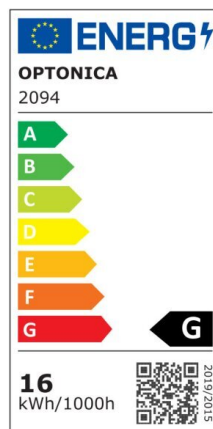

LED Wall Light 16W

Power

16W

Light color

Warm
White
Light
(WW)

CE

RoHS

Technical specifications

Catalog number	2094
Beam angle	90°
Body Color	Black
Brand	Optonica
Color Code	830
Color Designation	Warm White Light (WW)

Correlated Color Temperature	3000K
Dimmable	No
EAN Code	3800156620940
Energy Consumption	16 kWh/1000h
Energy Efficiency Label	G
Flux	1120 lm
Input voltage	AC: 220-240V
Instant On	0.1 s
IP	20
Life span	25000h
Lumen maintenance at end of service life	70%
Material	Aluminium
On/Off Cycles	100 000x
Power	16W
Size of product	800x60x100 mm
Temperature	-20C/ +40°C
Warranty	2 Years