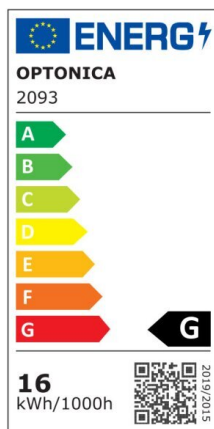

LED Wall Light 16W

Power

16W

Light color

Warm
White
Light
(WW)

CE

RoHS

Technical specifications

Catalog number	2094
Beam angle	90°
Body Color	Black
Brand	Optonica
Color Code	830
Color Designation	Warm White Light (WW)

Correlated Color Temperature	3000K
Dimmable	No
EAN Code	3800156620940
Energy Consumption	16 kWh/1000h
Energy Efficiency Label	G
Flux	1120 lm
Input voltage	AC: 220-240V
Instant On	0.1 s
IP	20
Life span	25000h
Lumen maintenance at end of service life	70%
Material	Aluminium
On/Off Cycles	100 000x
Power	16W
Size of product	800x60x100 mm
Temperature	-20C/ +40°C
Warranty	2 Years