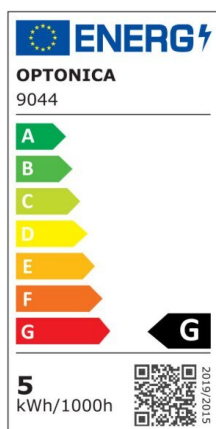

LED Flame Lamp 5W SMD Bronze Colour Wall Mountable

Power

5W

Light color

CE

RoHS

Technical specifications

Catalog number	9044
Beam angle	360°
Brand	Optonica
Product Code	PD5-A1
Color Of The Shell	Bronze
EAN Code	3800156690448

Energy Consumption	5 kWh/1000h
Energy Efficiency Label	G
Flux	250 lm
FLUX per watt	50lm/W
Input voltage	AC100-240V
Instant On	0.1s
IP	20
Items per box	8
Items per pack	1
LED Type	SMD
Life span	25 000 Hours
Lumen maintenance at end of service life	70%
Material	Aluminium
Mount Type	Wall Mountable
On/Off Cycles	25 000x
Operating Frequency	50-60Hz
Power	5W
Power Factor	0.5
Size of product	220x330 mm
Temperature	-30°C / +50°C
Weight of Product	1.119 kg.
Warranty	2 Years