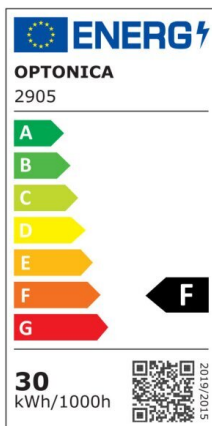

## LED Ceiling Light Black Body - Round

Power

18W

Light color

Warm  
White  
Light  
(WW)

CE

RoHS

\*Can be mounted directly on the ceiling or with hanging accessories (available separately)

## Technical specifications

Catalog number	2902
Beam angle	120°
Brand	Optonica
Product Code	PD18-A2
Body Color	Black
Color Code	830
Color Designation	Warm White Light (WW)
Correlated Color Temperature	3000K
Dimmable	No
EAN Code	3800156629028
Energy Consumption	18 kWh/1000h
Energy Efficiency Label	F
Flux	1350 lm
FLUX per watt	75 lm/W
Input voltage	AC: 175-260V
Instant On	0.1 s
IP	20
Items per box	10
Items per pack	1
LED Type	5630 SMD
Life span	25000h

Lumen maintenance at end of service life	70%
Material	PC
On/Off Cycles	25 000x
Operating Frequency	50-60Hz
Power	18W
Power Factor	0.7
Ra ≥	80
Size of Box	590x320x305 mm
Size of package	290x60x290 mm
Size of product	φ250x80 mm
Temperature	-20C/ +40°C
Warranty	2 Years
Wattage Equivalent	90W