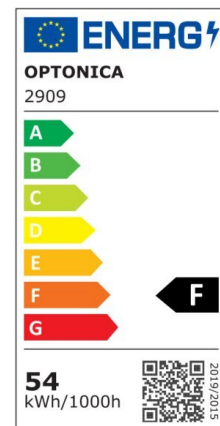

## LED Ceiling Light Black Body - Round

Power

18W

Light color

Warm  
White  
Light  
(WW)

CE

RoHS

\*Can be mounted directly on the ceiling or with hanging accessories (available separately)

## Technical specifications

Catalog number	2902
Beam angle	120°
Brand	Optonica
Product Code	PD18-A2
Body Color	Black
Color Code	830
Color Designation	Warm White Light (WW)
Correlated Color Temperature	3000K
Dimmable	No
EAN Code	3800156629028
Energy Consumption	18 kWh/1000h
Energy Efficiency Label	F
Flux	1350 lm
FLUX per watt	75 lm/W
Input voltage	AC: 175-260V
Instant On	0.1 s
IP	20
Items per box	10
Items per pack	1
LED Type	5630 SMD
Life span	25000h

Lumen maintenance at end of service life	70%
Material	PC
On/Off Cycles	25 000x
Operating Frequency	50-60Hz
Power	18W
Power Factor	0.7
Ra ≥	80
Size of Box	590x320x305 mm
Size of package	290x60x290 mm
Size of product	φ250x80 mm
Temperature	-20C/ +40°C
Warranty	2 Years
Wattage Equivalent	90W