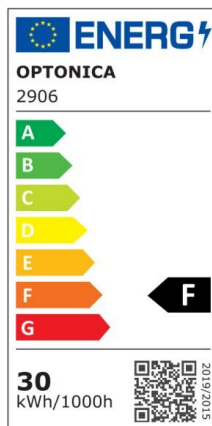

## LED Ceiling Light Black Body - Round

Power

18W

Light color

Warm  
White  
Light  
(WW)

CE

RoHS

\*Can be mounted directly on the ceiling or with hanging accessories (available separately)

## Technical specifications

Catalog number	2902
Beam angle	120°
Brand	Optonica
Product Code	PD18-A2
Body Color	Black
Color Code	830
Color Designation	Warm White Light (WW)
Correlated Color Temperature	3000K
Dimmable	No
EAN Code	3800156629028
Energy Consumption	18 kWh/1000h
Energy Efficiency Label	F
Flux	1350 lm
FLUX per watt	75 lm/W
Input voltage	AC: 175-260V
Instant On	0.1 s
IP	20
Items per box	10
Items per pack	1
LED Type	5630 SMD
Life span	25000h

Lumen maintenance at end of service life	70%
Material	PC
On/Off Cycles	25 000x
Operating Frequency	50-60Hz
Power	18W
Power Factor	0.7
Ra ≥	80
Size of Box	590x320x305 mm
Size of package	290x60x290 mm
Size of product	φ250x80 mm
Temperature	-20C/ +40°C
Warranty	2 Years
Wattage Equivalent	90W