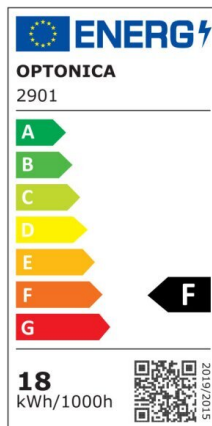

## LED Ceiling Light Black Body - Round

Power

18W

Light color

Warm  
White  
Light  
(WW)

CE

RoHS

\*Can be mounted directly on the ceiling or with hanging accessories (available separately)

## Technical specifications

Catalog number	2902
Beam angle	120°
Brand	Optonica
Product Code	PD18-A2
Body Color	Black
Color Code	830
Color Designation	Warm White Light (WW)
Correlated Color Temperature	3000K
Dimmable	No
EAN Code	3800156629028
Energy Consumption	18 kWh/1000h
Energy Efficiency Label	F
Flux	1350 lm
FLUX per watt	75 lm/W
Input voltage	AC: 175-260V
Instant On	0.1 s
IP	20
Items per box	10
Items per pack	1
LED Type	5630 SMD
Life span	25000h

Lumen maintenance at end of service life	70%
Material	PC
On/Off Cycles	25 000x
Operating Frequency	50-60Hz
Power	18W
Power Factor	0.7
Ra ≥	80
Size of Box	590x320x305 mm
Size of package	290x60x290 mm
Size of product	φ250x80 mm
Temperature	-20C/ +40°C
Warranty	2 Years
Wattage Equivalent	90W