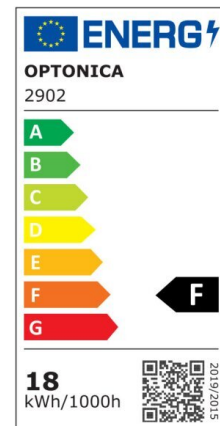

## LED Ceiling Light Black Body - Round

Power

18W

Light color

Warm  
White  
Light  
(WW)

CE

RoHS

\*Can be mounted directly on the ceiling or with hanging accessories (available separately)

## Technical specifications

Catalog number	2902
Beam angle	120°
Brand	Optonica
Product Code	PD18-A2
Body Color	Black
Color Code	830
Color Designation	Warm White Light (WW)
Correlated Color Temperature	3000K
Dimmable	No
EAN Code	3800156629028
Energy Consumption	18 kWh/1000h
Energy Efficiency Label	F
Flux	1350 lm
FLUX per watt	75 lm/W
Input voltage	AC: 175-260V
Instant On	0.1 s
IP	20
Items per box	10
Items per pack	1
LED Type	5630 SMD
Life span	25000h

Lumen maintenance at end of service life	70%
Material	PC
On/Off Cycles	25 000x
Operating Frequency	50-60Hz
Power	18W
Power Factor	0.7
Ra ≥	80
Size of Box	590x320x305 mm
Size of package	290x60x290 mm
Size of product	φ250x80 mm
Temperature	-20C/ +40°C
Warranty	2 Years
Wattage Equivalent	90W