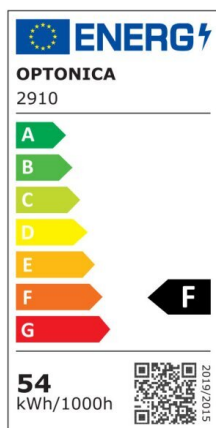

## LED Ceiling Light Black Body - Round

Power

18W

Light color

Warm  
White  
Light  
(WW)

CE

RoHS

\*Can be mounted directly on the ceiling or with hanging accessories (available separately)

## Technical specifications

Catalog number	2902
Beam angle	120°
Brand	Optonica
Product Code	PD18-A2
Body Color	Black
Color Code	830
Color Designation	Warm White Light (WW)
Correlated Color Temperature	3000K
Dimmable	No
EAN Code	3800156629028
Energy Consumption	18 kWh/1000h
Energy Efficiency Label	F
Flux	1350 lm
FLUX per watt	75 lm/W
Input voltage	AC: 175-260V
Instant On	0.1 s
IP	20
Items per box	10
Items per pack	1
LED Type	5630 SMD
Life span	25000h

Lumen maintenance at end of service life	70%
Material	PC
On/Off Cycles	25 000x
Operating Frequency	50-60Hz
Power	18W
Power Factor	0.7
Ra ≥	80
Size of Box	590x320x305 mm
Size of package	290x60x290 mm
Size of product	φ250x80 mm
Temperature	-20C/ +40°C
Warranty	2 Years
Wattage Equivalent	90W