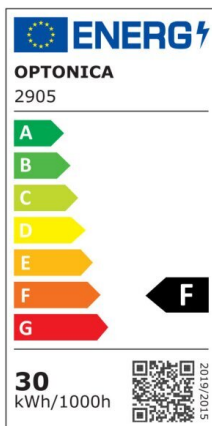

LED Ceiling Light Black Body - Round

Power

30W

Light color

Neutral White Light (NW)

CE

RoHS

*Can be mounted directly on the ceiling or with hanging accessories (available separately)

Technical specifications

Catalog number	2905
Beam angle	120°
Brand	Optonica
Product Code	PD30-A2
Body Color	Black
Color Code	845
Color Designation	Neutral White Light (NW)
Correlated Color Temperature	4500K
Dimmable	No
EAN Code	3800156629059
Energy Consumption	30 kWh/1000h
Energy Efficiency Label	F
Flux	2250 lm
FLUX per watt	75 lm/W
Input voltage	AC: 175-260V
Instant On	0.1 s
IP	20
Items per box	10
Items per pack	1
LED Type	5630 SMD
Life span	25000h

Lumen maintenance at end of service life	70%
Material	PC
On/Off Cycles	25 000x
Operating Frequency	50-60Hz
Power	30W
Power Factor	0.9
Ra ≥	80
Size of Box	620x460x465 mm
Size of package	450x60x450 mm
Size of product	φ400x80 mm
Temperature	-20C/ +40°C
Warranty	2 Years
Wattage Equivalent	140W
Weight of Product	1.540 kg