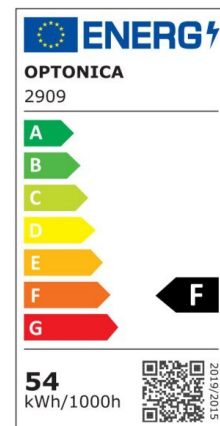

LED Ceiling Light Black Body - Round

Power

30W

Light color

Neutral White Light (NW)

CE

RoHS

*Can be mounted directly on the ceiling or with hanging accessories (available separately)

Technical specifications

Catalog number	2905
Beam angle	120°
Brand	Optonica
Product Code	PD30-A2
Body Color	Black
Color Code	845
Color Designation	Neutral White Light (NW)
Correlated Color Temperature	4500K
Dimmable	No
EAN Code	3800156629059
Energy Consumption	30 kWh/1000h
Energy Efficiency Label	F
Flux	2250 lm
FLUX per watt	75 lm/W
Input voltage	AC: 175-260V
Instant On	0.1 s
IP	20
Items per box	10
Items per pack	1
LED Type	5630 SMD
Life span	25000h

Lumen maintenance at end of service life	70%
Material	PC
On/Off Cycles	25 000x
Operating Frequency	50-60Hz
Power	30W
Power Factor	0.9
Ra ≥	80
Size of Box	620x460x465 mm
Size of package	450x60x450 mm
Size of product	φ400x80 mm
Temperature	-20C/ +40°C
Warranty	2 Years
Wattage Equivalent	140W
Weight of Product	1.540 kg