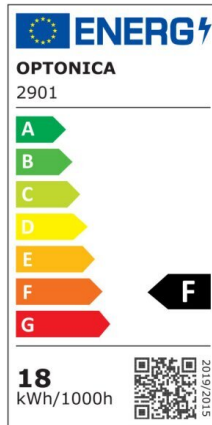

LED Ceiling Light Black Body - Round

Power

30W

Light color

Neutral White Light (NW)

CE

RoHS

*Can be mounted directly on the ceiling or with hanging accessories (available separately)

Technical specifications

Catalog number	2905
Beam angle	120°
Brand	Optonica
Product Code	PD30-A2
Body Color	Black
Color Code	845
Color Designation	Neutral White Light (NW)
Correlated Color Temperature	4500K
Dimmable	No
EAN Code	3800156629059
Energy Consumption	30 kWh/1000h
Energy Efficiency Label	F
Flux	2250 lm
FLUX per watt	75 lm/W
Input voltage	AC: 175-260V
Instant On	0.1 s
IP	20
Items per box	10
Items per pack	1
LED Type	5630 SMD
Life span	25000h

Lumen maintenance at end of service life	70%
Material	PC
On/Off Cycles	25 000x
Operating Frequency	50-60Hz
Power	30W
Power Factor	0.9
Ra ≥	80
Size of Box	620x460x465 mm
Size of package	450x60x450 mm
Size of product	φ400x80 mm
Temperature	-20C/ +40°C
Warranty	2 Years
Wattage Equivalent	140W
Weight of Product	1.540 kg