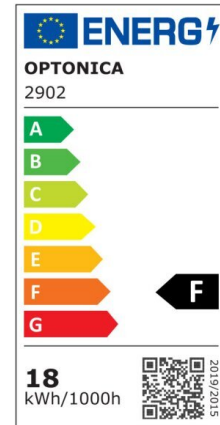

LED Ceiling Light Black Body - Round

Power

30W

Light color

Neutral White Light (NW)

CE

RoHS

*Can be mounted directly on the ceiling or with hanging accessories (available separately)

Technical specifications

Catalog number	2905
Beam angle	120°
Brand	Optonica
Product Code	PD30-A2
Body Color	Black
Color Code	845
Color Designation	Neutral White Light (NW)
Correlated Color Temperature	4500K
Dimmable	No
EAN Code	3800156629059
Energy Consumption	30 kWh/1000h
Energy Efficiency Label	F
Flux	2250 lm
FLUX per watt	75 lm/W
Input voltage	AC: 175-260V
Instant On	0.1 s
IP	20
Items per box	10
Items per pack	1
LED Type	5630 SMD
Life span	25000h

Lumen maintenance at end of service life	70%
Material	PC
On/Off Cycles	25 000x
Operating Frequency	50-60Hz
Power	30W
Power Factor	0.9
Ra ≥	80
Size of Box	620x460x465 mm
Size of package	450x60x450 mm
Size of product	φ400x80 mm
Temperature	-20C/ +40°C
Warranty	2 Years
Wattage Equivalent	140W
Weight of Product	1.540 kg