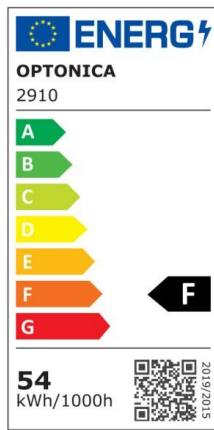

LED Ceiling Light Black Body - Round

Power

30W

Light color

Neutral White Light (NW)

CE

RoHS

*Can be mounted directly on the ceiling or with hanging accessories (available separately)

Technical specifications

Catalog number	2905
Beam angle	120°
Brand	Optonica
Product Code	PD30-A2
Body Color	Black
Color Code	845
Color Designation	Neutral White Light (NW)
Correlated Color Temperature	4500K
Dimmable	No
EAN Code	3800156629059
Energy Consumption	30 kWh/1000h
Energy Efficiency Label	F
Flux	2250 lm
FLUX per watt	75 lm/W
Input voltage	AC: 175-260V
Instant On	0.1 s
IP	20
Items per box	10
Items per pack	1
LED Type	5630 SMD
Life span	25000h

Lumen maintenance at end of service life	70%
Material	PC
On/Off Cycles	25 000x
Operating Frequency	50-60Hz
Power	30W
Power Factor	0.9
Ra ≥	80
Size of Box	620x460x465 mm
Size of package	450x60x450 mm
Size of product	φ400x80 mm
Temperature	-20C/ +40°C
Warranty	2 Years
Wattage Equivalent	140W
Weight of Product	1.540 kg