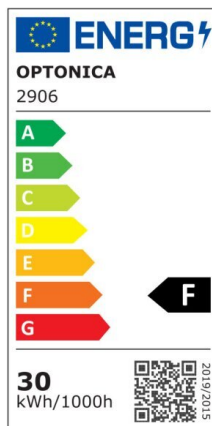

LED Ceiling Light Black Body - Round

Power

30W

Light color

Neutral White Light (NW)

CE

RoHS

*Can be mounted directly on the ceiling or with hanging accessories (available separately)

Technical specifications

Catalog number	2905
Beam angle	120°
Brand	Optonica
Product Code	PD30-A2
Body Color	Black
Color Code	845
Color Designation	Neutral White Light (NW)
Correlated Color Temperature	4500K
Dimmable	No
EAN Code	3800156629059
Energy Consumption	30 kWh/1000h
Energy Efficiency Label	F
Flux	2250 lm
FLUX per watt	75 lm/W
Input voltage	AC: 175-260V
Instant On	0.1 s
IP	20
Items per box	10
Items per pack	1
LED Type	5630 SMD
Life span	25000h

Lumen maintenance at end of service life	70%
Material	PC
On/Off Cycles	25 000x
Operating Frequency	50-60Hz
Power	30W
Power Factor	0.9
Ra ≥	80
Size of Box	620x460x465 mm
Size of package	450x60x450 mm
Size of product	φ400x80 mm
Temperature	-20C/ +40°C
Warranty	2 Years
Wattage Equivalent	140W
Weight of Product	1.540 kg