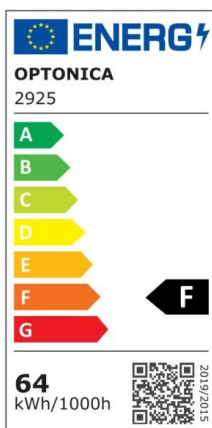

## LED Ceiling Light Black Body - Square

Power

64W

Light color

Warm  
White  
Light  
(WW)

CE

RoHS

\*Can be mounted directly on the ceiling or with hanging accessories (available separately)

## Technical specifications

Catalog number	2926
Beam angle	120°
Brand	Optonica
Product Code	PD64-A2
Body Color	Black
Color Code	830
Color Designation	Warm White Light (WW)
Correlated Color Temperature	3000K
Dimmable	No
EAN Code	3800156629264
Energy Consumption	64 kWh/1000h
Energy Efficiency Label	F
Flux	4800 lm
FLUX per watt	75 lm/W
Input voltage	AC: 175-260V
Instant On	0.1 s
IP	20
Items per box	6
Items per pack	1
LED Type	5630 SMD
Life span	25000h

Lumen maintenance at end of service life	70%
Material	PC
On/Off Cycles	25 000x
Operating Frequency	50-60Hz
Power	64W
Power Factor	0.9
Ra ≥	80
Size of Box	660x380x665 mm
Size of package	650x60x650 mm
Size of product	600x600 mm
Temperature	-20C/ +40°C
Warranty	2 Years
Wattage Equivalent	270W