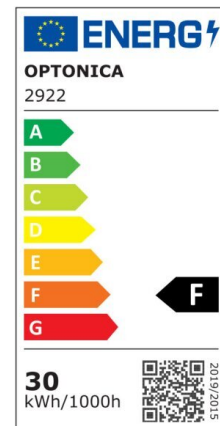

## LED Ceiling Light Black Body - Square

Power

64W

Light color

Warm  
White  
Light  
(WW)

CE

RoHS

\*Can be mounted directly on the ceiling or with hanging accessories (available separately)

## Technical specifications

Catalog number	2926
Beam angle	120°
Brand	Optonica
Product Code	PD64-A2
Body Color	Black
Color Code	830
Color Designation	Warm White Light (WW)
Correlated Color Temperature	3000K
Dimmable	No
EAN Code	3800156629264
Energy Consumption	64 kWh/1000h
Energy Efficiency Label	F
Flux	4800 lm
FLUX per watt	75 lm/W
Input voltage	AC: 175-260V
Instant On	0.1 s
IP	20
Items per box	6
Items per pack	1
LED Type	5630 SMD
Life span	25000h

Lumen maintenance at end of service life	70%
Material	PC
On/Off Cycles	25 000x
Operating Frequency	50-60Hz
Power	64W
Power Factor	0.9
Ra ≥	80
Size of Box	660x380x665 mm
Size of package	650x60x650 mm
Size of product	600x600 mm
Temperature	-20C/ +40°C
Warranty	2 Years
Wattage Equivalent	270W