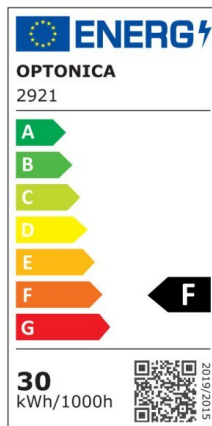

## LED Ceiling Light Black Body - Square

Power

64W

Light color

Warm  
White  
Light  
(WW)

CE

RoHS

\*Can be mounted directly on the ceiling or with hanging accessories (available separately)

## Technical specifications

Catalog number	2926
Beam angle	120°
Brand	Optonica
Product Code	PD64-A2
Body Color	Black
Color Code	830
Color Designation	Warm White Light (WW)
Correlated Color Temperature	3000K
Dimmable	No
EAN Code	3800156629264
Energy Consumption	64 kWh/1000h
Energy Efficiency Label	F
Flux	4800 lm
FLUX per watt	75 lm/W
Input voltage	AC: 175-260V
Instant On	0.1 s
IP	20
Items per box	6
Items per pack	1
LED Type	5630 SMD
Life span	25000h

Lumen maintenance at end of service life	70%
Material	PC
On/Off Cycles	25 000x
Operating Frequency	50-60Hz
Power	64W
Power Factor	0.9
Ra ≥	80
Size of Box	660x380x665 mm
Size of package	650x60x650 mm
Size of product	600x600 mm
Temperature	-20C/ +40°C
Warranty	2 Years
Wattage Equivalent	270W