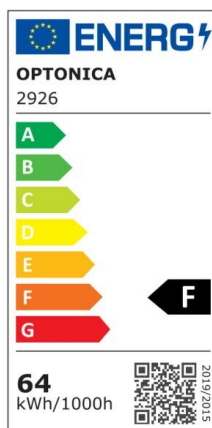

## LED Ceiling Light Black Body - Square

Power

64W

Light color

Warm  
White  
Light  
(WW)

CE

RoHS

\*Can be mounted directly on the ceiling or with hanging accessories (available separately)

## Technical specifications

Catalog number	2926
Beam angle	120°
Brand	Optonica
Product Code	PD64-A2
Body Color	Black
Color Code	830
Color Designation	Warm White Light (WW)
Correlated Color Temperature	3000K
Dimmable	No
EAN Code	3800156629264
Energy Consumption	64 kWh/1000h
Energy Efficiency Label	F
Flux	4800 lm
FLUX per watt	75 lm/W
Input voltage	AC: 175-260V
Instant On	0.1 s
IP	20
Items per box	6
Items per pack	1
LED Type	5630 SMD
Life span	25000h

Lumen maintenance at end of service life	70%
Material	PC
On/Off Cycles	25 000x
Operating Frequency	50-60Hz
Power	64W
Power Factor	0.9
Ra ≥	80
Size of Box	660x380x665 mm
Size of package	650x60x650 mm
Size of product	600x600 mm
Temperature	-20C/ +40°C
Warranty	2 Years
Wattage Equivalent	270W