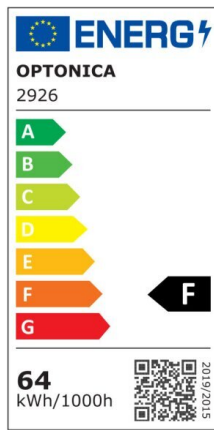

## LED Ceiling Light Black Body - Square

Power

64W

Light color

Warm  
White  
Light  
(WW)

CE

RoHS

\*Can be mounted directly on the ceiling or with hanging accessories (available separately)

## Technical specifications

Catalog number	2926
Beam angle	120°
Brand	Optonica
Product Code	PD64-A2
Body Color	Black
Color Code	830
Color Designation	Warm White Light (WW)
Correlated Color Temperature	3000K
Dimmable	No
EAN Code	3800156629264
Energy Consumption	64 kWh/1000h
Energy Efficiency Label	F
Flux	4800 lm
FLUX per watt	75 lm/W
Input voltage	AC: 175-260V
Instant On	0.1 s
IP	20
Items per box	6
Items per pack	1
LED Type	5630 SMD
Life span	25000h

Lumen maintenance at end of service life	70%
Material	PC
On/Off Cycles	25 000x
Operating Frequency	50-60Hz
Power	64W
Power Factor	0.9
Ra ≥	80
Size of Box	660x380x665 mm
Size of package	650x60x650 mm
Size of product	600x600 mm
Temperature	-20C/ +40°C
Warranty	2 Years
Wattage Equivalent	270W