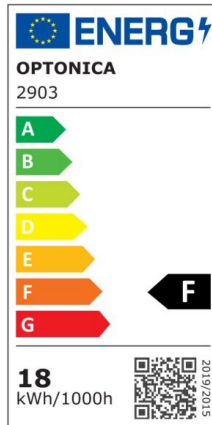

## LED Ceiling Light White Body - Round

Power

18W

Light color

Warm  
White  
Light  
(WW)

CE

RoHS

\*Can be mounted directly on the ceiling or with hanging accessories (available separately)

## Technical specifications

Catalog number	2904
Beam angle	120°
Brand	Optonica
Product Code	PD18-A2
Body Color	White
Color Code	830
Color Designation	Warm White Light (WW)
Correlated Color Temperature	3000K
Dimmable	No
EAN Code	3800156629042
Energy Consumption	18 kWh/1000h
Energy Efficiency Label	F
Flux	1350 lm
FLUX per watt	75 lm/W
Input voltage	AC: 175-260V
Instant On	0.1 s
IP	20
Items per box	10
Items per pack	1
LED Type	5630 SMD
Life span	25000h

Lumen maintenance at end of service life	70%
Material	PC
On/Off Cycles	25 000x
Operating Frequency	50-60Hz
Power	18W
Power Factor	0.7
Ra ≥	80
Size of Box	590x320x305 mm
Size of package	290x60x290 mm
Size of product	φ250x80 mm
Temperature	-20C/ +40°C
Warranty	2 Years
Wattage Equivalent	90W