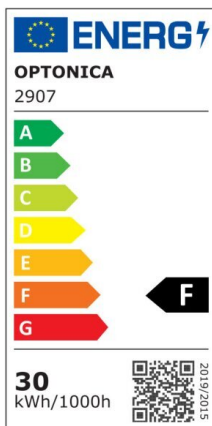

## LED Ceiling Light White Body - Round

Power

18W

Light color

Warm  
White  
Light  
(WW)

CE

RoHS

\*Can be mounted directly on the ceiling or with hanging accessories (available separately)

## Technical specifications

Catalog number	2904
Beam angle	120°
Brand	Optonica
Product Code	PD18-A2
Body Color	White
Color Code	830
Color Designation	Warm White Light (WW)
Correlated Color Temperature	3000K
Dimmable	No
EAN Code	3800156629042
Energy Consumption	18 kWh/1000h
Energy Efficiency Label	F
Flux	1350 lm
FLUX per watt	75 lm/W
Input voltage	AC: 175-260V
Instant On	0.1 s
IP	20
Items per box	10
Items per pack	1
LED Type	5630 SMD
Life span	25000h

Lumen maintenance at end of service life	70%
Material	PC
On/Off Cycles	25 000x
Operating Frequency	50-60Hz
Power	18W
Power Factor	0.7
Ra ≥	80
Size of Box	590x320x305 mm
Size of package	290x60x290 mm
Size of product	φ250x80 mm
Temperature	-20C/ +40°C
Warranty	2 Years
Wattage Equivalent	90W