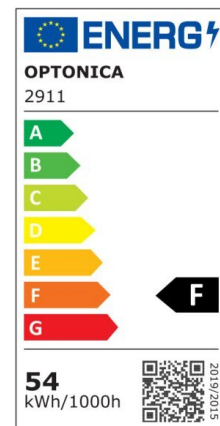

## LED Ceiling Light White Body - Round

Power

18W

Light color

Warm  
White  
Light  
(WW)

CE

RoHS

\*Can be mounted directly on the ceiling or with hanging accessories (available separately)

## Technical specifications

Catalog number	2904
Beam angle	120°
Brand	Optonica
Product Code	PD18-A2
Body Color	White
Color Code	830
Color Designation	Warm White Light (WW)
Correlated Color Temperature	3000K
Dimmable	No
EAN Code	3800156629042
Energy Consumption	18 kWh/1000h
Energy Efficiency Label	F
Flux	1350 lm
FLUX per watt	75 lm/W
Input voltage	AC: 175-260V
Instant On	0.1 s
IP	20
Items per box	10
Items per pack	1
LED Type	5630 SMD
Life span	25000h

Lumen maintenance at end of service life	70%
Material	PC
On/Off Cycles	25 000x
Operating Frequency	50-60Hz
Power	18W
Power Factor	0.7
Ra ≥	80
Size of Box	590x320x305 mm
Size of package	290x60x290 mm
Size of product	φ250x80 mm
Temperature	-20C/ +40°C
Warranty	2 Years
Wattage Equivalent	90W