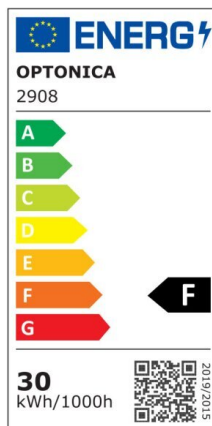

## LED Ceiling Light White Body - Round

Power

18W

Light color

Warm  
White  
Light  
(WW)

CE

RoHS

\*Can be mounted directly on the ceiling or with hanging accessories (available separately)

## Technical specifications

Catalog number	2904
Beam angle	120°
Brand	Optonica
Product Code	PD18-A2
Body Color	White
Color Code	830
Color Designation	Warm White Light (WW)
Correlated Color Temperature	3000K
Dimmable	No
EAN Code	3800156629042
Energy Consumption	18 kWh/1000h
Energy Efficiency Label	F
Flux	1350 lm
FLUX per watt	75 lm/W
Input voltage	AC: 175-260V
Instant On	0.1 s
IP	20
Items per box	10
Items per pack	1
LED Type	5630 SMD
Life span	25000h

Lumen maintenance at end of service life	70%
Material	PC
On/Off Cycles	25 000x
Operating Frequency	50-60Hz
Power	18W
Power Factor	0.7
Ra ≥	80
Size of Box	590x320x305 mm
Size of package	290x60x290 mm
Size of product	φ250x80 mm
Temperature	-20C/ +40°C
Warranty	2 Years
Wattage Equivalent	90W