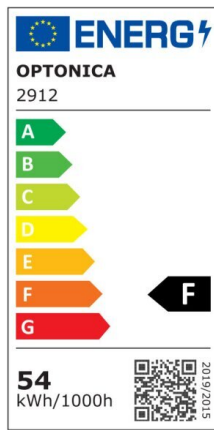

## LED Ceiling Light White Body - Round

Power

18W

Light color

Warm  
White  
Light  
(WW)

CE

RoHS

\*Can be mounted directly on the ceiling or with hanging accessories (available separately)

## Technical specifications

Catalog number	2904
Beam angle	120°
Brand	Optonica
Product Code	PD18-A2
Body Color	White
Color Code	830
Color Designation	Warm White Light (WW)
Correlated Color Temperature	3000K
Dimmable	No
EAN Code	3800156629042
Energy Consumption	18 kWh/1000h
Energy Efficiency Label	F
Flux	1350 lm
FLUX per watt	75 lm/W
Input voltage	AC: 175-260V
Instant On	0.1 s
IP	20
Items per box	10
Items per pack	1
LED Type	5630 SMD
Life span	25000h

Lumen maintenance at end of service life	70%
Material	PC
On/Off Cycles	25 000x
Operating Frequency	50-60Hz
Power	18W
Power Factor	0.7
Ra ≥	80
Size of Box	590x320x305 mm
Size of package	290x60x290 mm
Size of product	φ250x80 mm
Temperature	-20C/ +40°C
Warranty	2 Years
Wattage Equivalent	90W