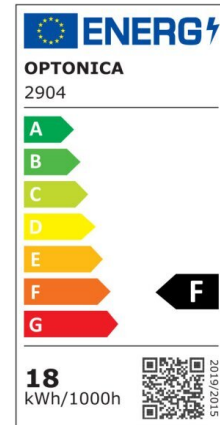

## LED Ceiling Light White Body - Round

Power

18W

Light color

Warm  
White  
Light  
(WW)

CE

RoHS

\*Can be mounted directly on the ceiling or with hanging accessories (available separately)

## Technical specifications

Catalog number	2904
Beam angle	120°
Brand	Optonica
Product Code	PD18-A2
Body Color	White
Color Code	830
Color Designation	Warm White Light (WW)
Correlated Color Temperature	3000K
Dimmable	No
EAN Code	3800156629042
Energy Consumption	18 kWh/1000h
Energy Efficiency Label	F
Flux	1350 lm
FLUX per watt	75 lm/W
Input voltage	AC: 175-260V
Instant On	0.1 s
IP	20
Items per box	10
Items per pack	1
LED Type	5630 SMD
Life span	25000h

Lumen maintenance at end of service life	70%
Material	PC
On/Off Cycles	25 000x
Operating Frequency	50-60Hz
Power	18W
Power Factor	0.7
Ra ≥	80
Size of Box	590x320x305 mm
Size of package	290x60x290 mm
Size of product	φ250x80 mm
Temperature	-20C/ +40°C
Warranty	2 Years
Wattage Equivalent	90W