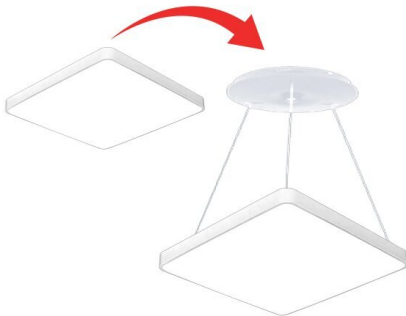

LED Ceiling Light White Body - Square

Power

30W

Light color

Neutral
White
Light
(NW)

CE

RoHS

*Can be mounted directly on the ceiling or with hanging accessories (available separately)

Technical specifications

Catalog number	2923
Beam angle	120°
Brand	Optonica
Product Code	PD30-A2
Body Color	White
Color Code	845
Color Designation	Neutral White Light (NW)
Correlated Color Temperature	4500K
Dimmable	No
EAN Code	3800156629233
Energy Consumption	30 kWh/1000h
Energy Efficiency Label	F
Flux	2250 lm
FLUX per watt	75 lm/W
Input voltage	AC: 175-260V
Instant On	0.1 s
IP	20
Items per box	10
Items per pack	1
LED Type	5630 SMD
Life span	25000h
Lumen maintenance at end of service life	70%
Material	PC
On/Off Cycles	25 000x
Operating Frequency	50-60Hz
Power	30W
Power Factor	0.9

Ra ≥	80
Size of Box	440x380x445 mm
Size of package	430x60x430 mm
Size of product	380x380 mm
Temperature	-20C/ +40°C
Warranty	2 Years
Wattage Equivalent	140W