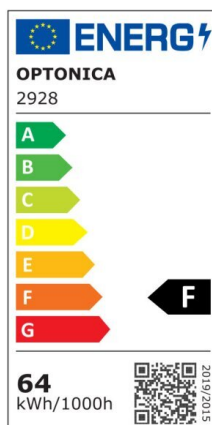

LED Ceiling Light White Body - Square

Power

30W

Light color

Neutral
White
Light
(NW)

CE

RoHS

*Can be mounted directly on the ceiling or with hanging accessories (available separately)

Technical specifications

Catalog number	2923
Beam angle	120°
Brand	Optonica
Product Code	PD30-A2
Body Color	White
Color Code	845
Color Designation	Neutral White Light (NW)
Correlated Color Temperature	4500K
Dimmable	No
EAN Code	3800156629233
Energy Consumption	30 kWh/1000h
Energy Efficiency Label	F
Flux	2250 lm
FLUX per watt	75 lm/W
Input voltage	AC: 175-260V
Instant On	0.1 s
IP	20
Items per box	10
Items per pack	1
LED Type	5630 SMD
Life span	25000h
Lumen maintenance at end of service life	70%
Material	PC
On/Off Cycles	25 000x
Operating Frequency	50-60Hz
Power	30W
Power Factor	0.9

Ra ≥	80
Size of Box	440x380x445 mm
Size of package	430x60x430 mm
Size of product	380x380 mm
Temperature	-20C/ +40°C
Warranty	2 Years
Wattage Equivalent	140W