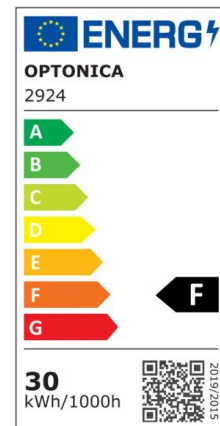

LED Ceiling Light White Body - Square

Power

30W

Light color

Neutral
White
Light
(NW)

CE

RoHS

*Can be mounted directly on the ceiling or with hanging accessories (available separately)

Technical specifications

Catalog number	2923
Beam angle	120°
Brand	Optonica
Product Code	PD30-A2
Body Color	White
Color Code	845
Color Designation	Neutral White Light (NW)
Correlated Color Temperature	4500K
Dimmable	No
EAN Code	3800156629233
Energy Consumption	30 kWh/1000h
Energy Efficiency Label	F
Flux	2250 lm
FLUX per watt	75 lm/W
Input voltage	AC: 175-260V
Instant On	0.1 s
IP	20
Items per box	10
Items per pack	1
LED Type	5630 SMD
Life span	25000h
Lumen maintenance at end of service life	70%
Material	PC
On/Off Cycles	25 000x
Operating Frequency	50-60Hz
Power	30W
Power Factor	0.9

Ra ≥	80
Size of Box	440x380x445 mm
Size of package	430x60x430 mm
Size of product	380x380 mm
Temperature	-20C/ +40°C
Warranty	2 Years
Wattage Equivalent	140W