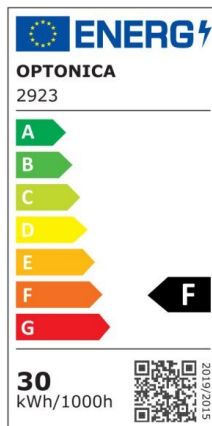

LED Ceiling Light White Body - Square

Power

30W

Light color

Neutral
White
Light
(NW)

CE

RoHS

*Can be mounted directly on the ceiling or with hanging accessories (available separately)

Technical specifications

Catalog number	2923
Beam angle	120°
Brand	Optonica
Product Code	PD30-A2
Body Color	White
Color Code	845
Color Designation	Neutral White Light (NW)
Correlated Color Temperature	4500K
Dimmable	No
EAN Code	3800156629233
Energy Consumption	30 kWh/1000h
Energy Efficiency Label	F
Flux	2250 lm
FLUX per watt	75 lm/W
Input voltage	AC: 175-260V
Instant On	0.1 s
IP	20
Items per box	10
Items per pack	1
LED Type	5630 SMD
Life span	25000h
Lumen maintenance at end of service life	70%
Material	PC
On/Off Cycles	25 000x
Operating Frequency	50-60Hz
Power	30W
Power Factor	0.9

Ra ≥	80
Size of Box	440x380x445 mm
Size of package	430x60x430 mm
Size of product	380x380 mm
Temperature	-20C/ +40°C
Warranty	2 Years
Wattage Equivalent	140W