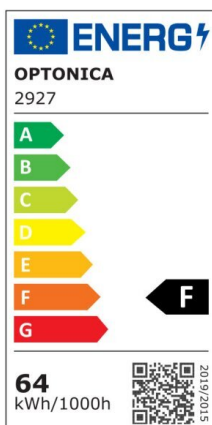

LED Ceiling Light White Body - Square

Power

30W

Light color

Neutral
White
Light
(NW)

CE

RoHS

*Can be mounted directly on the ceiling or with hanging accessories (available separately)

Technical specifications

Catalog number	2923
Beam angle	120°
Brand	Optonica
Product Code	PD30-A2
Body Color	White
Color Code	845
Color Designation	Neutral White Light (NW)
Correlated Color Temperature	4500K
Dimmable	No
EAN Code	3800156629233
Energy Consumption	30 kWh/1000h
Energy Efficiency Label	F
Flux	2250 lm
FLUX per watt	75 lm/W
Input voltage	AC: 175-260V
Instant On	0.1 s
IP	20
Items per box	10
Items per pack	1
LED Type	5630 SMD
Life span	25000h
Lumen maintenance at end of service life	70%
Material	PC
On/Off Cycles	25 000x
Operating Frequency	50-60Hz
Power	30W
Power Factor	0.9

Ra ≥	80
Size of Box	440x380x445 mm
Size of package	430x60x430 mm
Size of product	380x380 mm
Temperature	-20C/ +40°C
Warranty	2 Years
Wattage Equivalent	140W