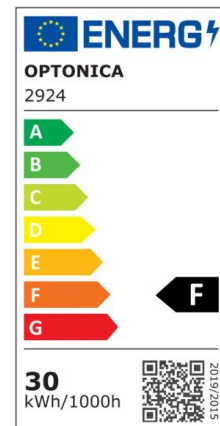

LED Ceiling Light White Body - Square

Power

64W

Light color

Neutral
White
Light
(NW)

CE

RoHS

*Can be mounted directly on the ceiling or with hanging accessories (available separately)

Technical specifications

| | |
|--|--------------------------|
| Catalog number | 2927 |
| Beam angle | 120° |
| Brand | Optonica |
| Product Code | PD64-A2 |
| Body Color | White |
| Color Code | 845 |
| Color Designation | Neutral White Light (NW) |
| Correlated Color Temperature | 4500K |
| Dimmable | No |
| EAN Code | 3800156629271 |
| Energy Consumption | 64 kWh/1000h |
| Energy Efficiency Label | F |
| Flux | 4800 lm |
| FLUX per watt | 75 lm/W |
| Input voltage | AC: 175-260V |
| Instant On | 0.1 s |
| IP | 20 |
| Items per box | 6 |
| Items per pack | 1 |
| LED Type | 5630 SMD |
| Life span | 25000h |
| Lumen maintenance at end of service life | 70% |
| Material | PC |
| On/Off Cycles | 25 000x |
| Operating Frequency | 50-60Hz |
| Power | 64W |
| Power Factor | 0.9 |

| | |
|--------------------|----------------|
| Ra ≥ | 80 |
| Size of Box | 660x380x665 mm |
| Size of package | 650x60x650 mm |
| Size of product | 600x600 mm |
| Temperature | -20C/ +40°C |
| Warranty | 2 Years |
| Wattage Equivalent | 270W |