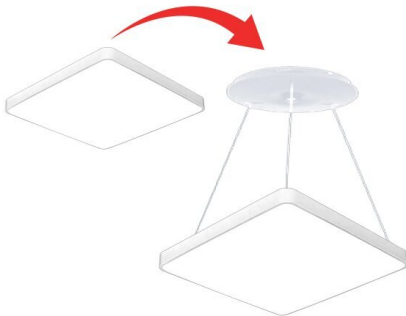

LED Ceiling Light White Body - Square

Power

64W

Light color

Neutral
White
Light
(NW)

CE

RoHS

*Can be mounted directly on the ceiling or with hanging accessories (available separately)

Technical specifications

| | |
|--|--------------------------|
| Catalog number | 2927 |
| Beam angle | 120° |
| Brand | Optonica |
| Product Code | PD64-A2 |
| Body Color | White |
| Color Code | 845 |
| Color Designation | Neutral White Light (NW) |
| Correlated Color Temperature | 4500K |
| Dimmable | No |
| EAN Code | 3800156629271 |
| Energy Consumption | 64 kWh/1000h |
| Energy Efficiency Label | F |
| Flux | 4800 lm |
| FLUX per watt | 75 lm/W |
| Input voltage | AC: 175-260V |
| Instant On | 0.1 s |
| IP | 20 |
| Items per box | 6 |
| Items per pack | 1 |
| LED Type | 5630 SMD |
| Life span | 25000h |
| Lumen maintenance at end of service life | 70% |
| Material | PC |
| On/Off Cycles | 25 000x |
| Operating Frequency | 50-60Hz |
| Power | 64W |
| Power Factor | 0.9 |