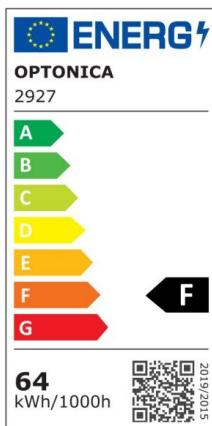

LED Ceiling Light White Body - Square

Power

64W

Light color

Neutral
White
Light
(NW)

CE

RoHS

*Can be mounted directly on the ceiling or with hanging accessories (available separately)

Technical specifications

| | |
|--|--------------------------|
| Catalog number | 2927 |
| Beam angle | 120° |
| Brand | Optonica |
| Product Code | PD64-A2 |
| Body Color | White |
| Color Code | 845 |
| Color Designation | Neutral White Light (NW) |
| Correlated Color Temperature | 4500K |
| Dimmable | No |
| EAN Code | 3800156629271 |
| Energy Consumption | 64 kWh/1000h |
| Energy Efficiency Label | F |
| Flux | 4800 lm |
| FLUX per watt | 75 lm/W |
| Input voltage | AC: 175-260V |
| Instant On | 0.1 s |
| IP | 20 |
| Items per box | 6 |
| Items per pack | 1 |
| LED Type | 5630 SMD |
| Life span | 25000h |
| Lumen maintenance at end of service life | 70% |
| Material | PC |
| On/Off Cycles | 25 000x |
| Operating Frequency | 50-60Hz |
| Power | 64W |
| Power Factor | 0.9 |

| | |
|--------------------|----------------|
| Ra ≥ | 80 |
| Size of Box | 660x380x665 mm |
| Size of package | 650x60x650 mm |
| Size of product | 600x600 mm |
| Temperature | -20C/ +40°C |
| Warranty | 2 Years |
| Wattage Equivalent | 270W |