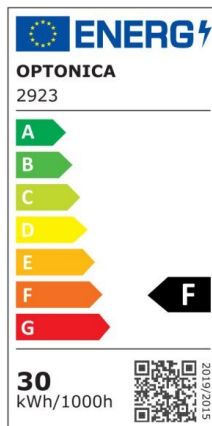

LED Ceiling Light White Body - Square

Power

64W

Light color

Neutral
White
Light
(NW)

CE

RoHS

*Can be mounted directly on the ceiling or with hanging accessories (available separately)

Technical specifications

| | |
|--|--------------------------|
| Catalog number | 2927 |
| Beam angle | 120° |
| Brand | Optonica |
| Product Code | PD64-A2 |
| Body Color | White |
| Color Code | 845 |
| Color Designation | Neutral White Light (NW) |
| Correlated Color Temperature | 4500K |
| Dimmable | No |
| EAN Code | 3800156629271 |
| Energy Consumption | 64 kWh/1000h |
| Energy Efficiency Label | F |
| Flux | 4800 lm |
| FLUX per watt | 75 lm/W |
| Input voltage | AC: 175-260V |
| Instant On | 0.1 s |
| IP | 20 |
| Items per box | 6 |
| Items per pack | 1 |
| LED Type | 5630 SMD |
| Life span | 25000h |
| Lumen maintenance at end of service life | 70% |
| Material | PC |
| On/Off Cycles | 25 000x |
| Operating Frequency | 50-60Hz |
| Power | 64W |
| Power Factor | 0.9 |

| | |
|--------------------|----------------|
| Ra ≥ | 80 |
| Size of Box | 660x380x665 mm |
| Size of package | 650x60x650 mm |
| Size of product | 600x600 mm |
| Temperature | -20C/ +40°C |
| Warranty | 2 Years |
| Wattage Equivalent | 270W |