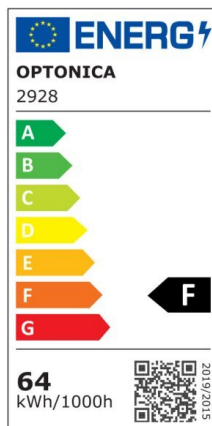

LED Ceiling Light White Body - Square

Power

64W

Light color

Neutral
White
Light
(NW)

CE

RoHS

*Can be mounted directly on the ceiling or with hanging accessories (available separately)

Technical specifications

| | |
|--|--------------------------|
| Catalog number | 2927 |
| Beam angle | 120° |
| Brand | Optonica |
| Product Code | PD64-A2 |
| Body Color | White |
| Color Code | 845 |
| Color Designation | Neutral White Light (NW) |
| Correlated Color Temperature | 4500K |
| Dimmable | No |
| EAN Code | 3800156629271 |
| Energy Consumption | 64 kWh/1000h |
| Energy Efficiency Label | F |
| Flux | 4800 lm |
| FLUX per watt | 75 lm/W |
| Input voltage | AC: 175-260V |
| Instant On | 0.1 s |
| IP | 20 |
| Items per box | 6 |
| Items per pack | 1 |
| LED Type | 5630 SMD |
| Life span | 25000h |
| Lumen maintenance at end of service life | 70% |
| Material | PC |
| On/Off Cycles | 25 000x |
| Operating Frequency | 50-60Hz |
| Power | 64W |
| Power Factor | 0.9 |

| | |
|--------------------|----------------|
| Ra ≥ | 80 |
| Size of Box | 660x380x665 mm |
| Size of package | 650x60x650 mm |
| Size of product | 600x600 mm |
| Temperature | -20C/ +40°C |
| Warranty | 2 Years |
| Wattage Equivalent | 270W |