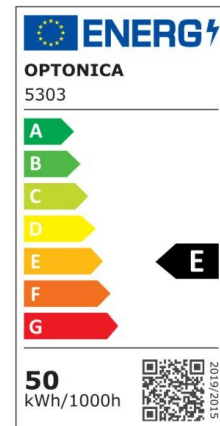

## LED Floodlight Black IP66 IK08

Power

100W

Light color

CCT

CE

RoHS

## Technical specifications

Catalog number	5304
Beam angle	120°
Brand	Optonica
Product Code	FL100-A7
Color Designation	CCT
Color Of The Shell	Black
Correlated Color Temperature	3000K-6000K
Dimmable	No
EAN Code	3800156653047
Energy Consumption	100 kWh/1000h
Energy Efficiency Label	E
Flux	10000 Lm
FLUX per watt	100lm/W
IK	08
Input voltage	AC: 220-277V
Instant On	0.1 s
IP	IP66
Items per pack	1
Life span	25000h
Lumen maintenance at end of service life	70%

Material	Aluminium
Mercury Free	Yes
On/Off Cycles	25 000x
Operating Frequency	50-60Hz
Power	100W
Power LED	100W
Ra ≥	80
Size of package	290x375x60 mm
Size of product	278x300x52 mm
Temperature	-20°C/ +40°C
Warranty	2 Years
Wattage Equivalent	530W