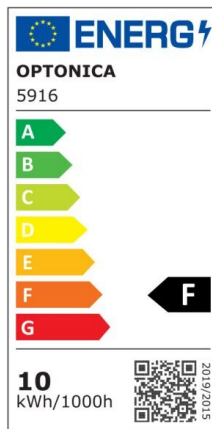

LED SMD Floodlight Black City Line

Power

10W

Light color

Neutral White (NW)

CE

RoHS

Technical specifications

Catalog number	5916
Beam angle	120°
Brand	Optonica
Product Code	FL10-B1
Color Code	845
Color Designation	Neutral White (NW)
Correlated Color Temperature	4500K
EAN Code	3800156659162
Energy Consumption	10 kWh/1000h
Energy Efficiency Label	F
Flux	800 Lm
FLUX per watt	80 lm/W
Input voltage	AC220-265V
Instant On	0.1 s
IP	65
Items per box	60
Items per pack	1
Life span	25000h
Lumen maintenance at end of service life	70%
Material	Aluminium

Mercury Free	Yes
On/Off Cycles	100 000x
Operating Frequency	50-60Hz
Power	10W
Ra ≥	80
Size of package	113X34X105 mm
Size of product	108x100x24 mm
Temperature	-20°C/ +50°C
Warranty	2 Years
Wattage Equivalent	53W
Weight of Product	200 gr.