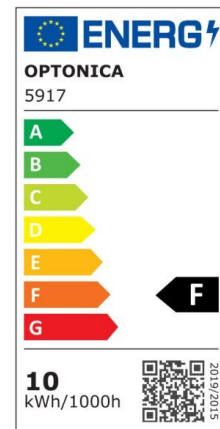

LED SMD Floodlight Black City Line

Power

10W

Light color

Neutral White (NW)

CE

RoHS

Technical specifications

Catalog number	5916
Beam angle	120°
Brand	Optonica
Product Code	FL10-B1
Color Code	845
Color Designation	Neutral White (NW)
Correlated Color Temperature	4500K
EAN Code	3800156659162
Energy Consumption	10 kWh/1000h
Energy Efficiency Label	F
Flux	800 Lm
FLUX per watt	80 lm/W
Input voltage	AC220-265V
Instant On	0.1 s
IP	65
Items per box	60
Items per pack	1
Life span	25000h
Lumen maintenance at end of service life	70%
Material	Aluminium

Mercury Free	Yes
On/Off Cycles	100 000x
Operating Frequency	50-60Hz
Power	10W
Ra ≥	80
Size of package	113X34X105 mm
Size of product	108x100x24 mm
Temperature	-20°C/ +50°C
Warranty	2 Years
Wattage Equivalent	53W
Weight of Product	200 gr.