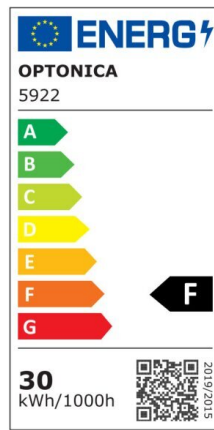

LED SMD Floodlight Black City Line

Power

10W

Light color

Neutral White (NW)

CE

RoHS

Technical specifications

Catalog number	5916
Beam angle	120°
Brand	Optonica
Product Code	FL10-B1
Color Code	845
Color Designation	Neutral White (NW)
Correlated Color Temperature	4500K
EAN Code	3800156659162
Energy Consumption	10 kWh/1000h
Energy Efficiency Label	F
Flux	800 Lm
FLUX per watt	80 lm/W
Input voltage	AC220-265V
Instant On	0.1 s
IP	65
Items per box	60
Items per pack	1
Life span	25000h
Lumen maintenance at end of service life	70%
Material	Aluminium

Mercury Free	Yes
On/Off Cycles	100 000x
Operating Frequency	50-60Hz
Power	10W
Ra ≥	80
Size of package	113X34X105 mm
Size of product	108x100x24 mm
Temperature	-20°C/ +50°C
Warranty	2 Years
Wattage Equivalent	53W
Weight of Product	200 gr.