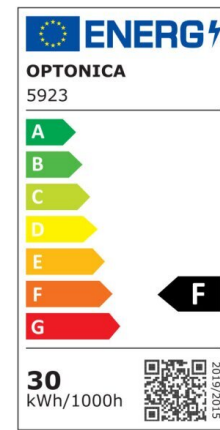

LED SMD Floodlight Black City Line

Power

10W

Light color

Neutral White (NW)

CE

RoHS

Technical specifications

Catalog number	5916
Beam angle	120°
Brand	Optonica
Product Code	FL10-B1
Color Code	845
Color Designation	Neutral White (NW)
Correlated Color Temperature	4500K
EAN Code	3800156659162
Energy Consumption	10 kWh/1000h
Energy Efficiency Label	F
Flux	800 Lm
FLUX per watt	80 lm/W
Input voltage	AC220-265V
Instant On	0.1 s
IP	65
Items per box	60
Items per pack	1
Life span	25000h
Lumen maintenance at end of service life	70%
Material	Aluminium

Mercury Free	Yes
On/Off Cycles	100 000x
Operating Frequency	50-60Hz
Power	10W
Ra ≥	80
Size of package	113X34X105 mm
Size of product	108x100x24 mm
Temperature	-20°C/ +50°C
Warranty	2 Years
Wattage Equivalent	53W
Weight of Product	200 gr.