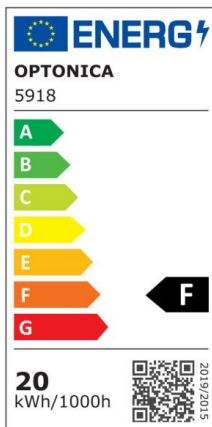

LED SMD Floodlight Black City Line

Power

10W

Light color

Neutral White (NW)

CE

RoHS

Technical specifications

Catalog number	5916
Beam angle	120°
Brand	Optonica
Product Code	FL10-B1
Color Code	845
Color Designation	Neutral White (NW)
Correlated Color Temperature	4500K
EAN Code	3800156659162
Energy Consumption	10 kWh/1000h
Energy Efficiency Label	F
Flux	800 Lm
FLUX per watt	80 lm/W
Input voltage	AC220-265V
Instant On	0.1 s
IP	65
Items per box	60
Items per pack	1
Life span	25000h
Lumen maintenance at end of service life	70%
Material	Aluminium

Mercury Free	Yes
On/Off Cycles	100 000x
Operating Frequency	50-60Hz
Power	10W
Ra ≥	80
Size of package	113X34X105 mm
Size of product	108x100x24 mm
Temperature	-20°C/ +50°C
Warranty	2 Years
Wattage Equivalent	53W
Weight of Product	200 gr.