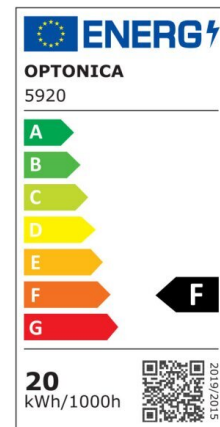

LED SMD Floodlight Black City Line

Power

10W

Light color

Neutral White (NW)

CE

RoHS

Technical specifications

Catalog number	5916
Beam angle	120°
Brand	Optonica
Product Code	FL10-B1
Color Code	845
Color Designation	Neutral White (NW)
Correlated Color Temperature	4500K
EAN Code	3800156659162
Energy Consumption	10 kWh/1000h
Energy Efficiency Label	F
Flux	800 Lm
FLUX per watt	80 lm/W
Input voltage	AC220-265V
Instant On	0.1 s
IP	65
Items per box	60
Items per pack	1
Life span	25000h
Lumen maintenance at end of service life	70%
Material	Aluminium

Mercury Free	Yes
On/Off Cycles	100 000x
Operating Frequency	50-60Hz
Power	10W
Ra ≥	80
Size of package	113X34X105 mm
Size of product	108x100x24 mm
Temperature	-20°C/ +50°C
Warranty	2 Years
Wattage Equivalent	53W
Weight of Product	200 gr.