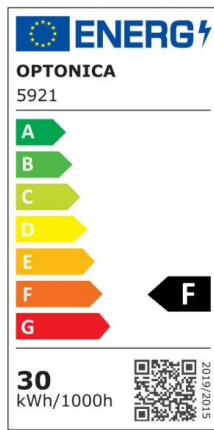

LED SMD Floodlight Black City Line

Power

10W

Light color

Neutral White (NW)

CE

RoHS

Technical specifications

Catalog number	5916
Beam angle	120°
Brand	Optonica
Product Code	FL10-B1
Color Code	845
Color Designation	Neutral White (NW)
Correlated Color Temperature	4500K
EAN Code	3800156659162
Energy Consumption	10 kWh/1000h
Energy Efficiency Label	F
Flux	800 Lm
FLUX per watt	80 lm/W
Input voltage	AC220-265V
Instant On	0.1 s
IP	65
Items per box	60
Items per pack	1
Life span	25000h
Lumen maintenance at end of service life	70%
Material	Aluminium

Mercury Free	Yes
On/Off Cycles	100 000x
Operating Frequency	50-60Hz
Power	10W
Ra ≥	80
Size of package	113X34X105 mm
Size of product	108x100x24 mm
Temperature	-20°C/ +50°C
Warranty	2 Years
Wattage Equivalent	53W
Weight of Product	200 gr.