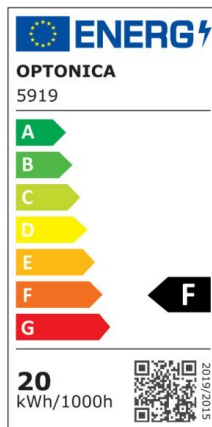

LED SMD Floodlight Black City Line

Power

10W

Light color

Neutral White (NW)

CE

RoHS

Technical specifications

Catalog number	5916
Beam angle	120°
Brand	Optonica
Product Code	FL10-B1
Color Code	845
Color Designation	Neutral White (NW)
Correlated Color Temperature	4500K
EAN Code	3800156659162
Energy Consumption	10 kWh/1000h
Energy Efficiency Label	F
Flux	800 Lm
FLUX per watt	80 lm/W
Input voltage	AC220-265V
Instant On	0.1 s
IP	65
Items per box	60
Items per pack	1
Life span	25000h
Lumen maintenance at end of service life	70%
Material	Aluminium

Mercury Free	Yes
On/Off Cycles	100 000x
Operating Frequency	50-60Hz
Power	10W
Ra ≥	80
Size of package	113X34X105 mm
Size of product	108x100x24 mm
Temperature	-20°C/ +50°C
Warranty	2 Years
Wattage Equivalent	53W
Weight of Product	200 gr.