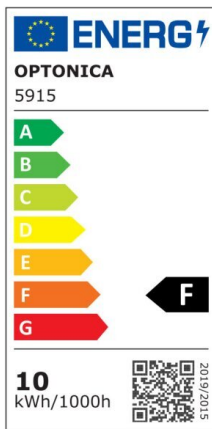

LED SMD Floodlight Black City Line

Power

10W

Light color

Neutral White (NW)

CE

RoHS

Technical specifications

Catalog number	5916
Beam angle	120°
Brand	Optonica
Product Code	FL10-B1
Color Code	845
Color Designation	Neutral White (NW)
Correlated Color Temperature	4500K
EAN Code	3800156659162
Energy Consumption	10 kWh/1000h
Energy Efficiency Label	F
Flux	800 Lm
FLUX per watt	80 lm/W
Input voltage	AC220-265V
Instant On	0.1 s
IP	65
Items per box	60
Items per pack	1
Life span	25000h
Lumen maintenance at end of service life	70%
Material	Aluminium

Mercury Free	Yes
On/Off Cycles	100 000x
Operating Frequency	50-60Hz
Power	10W
Ra ≥	80
Size of package	113X34X105 mm
Size of product	108x100x24 mm
Temperature	-20°C/ +50°C
Warranty	2 Years
Wattage Equivalent	53W
Weight of Product	200 gr.