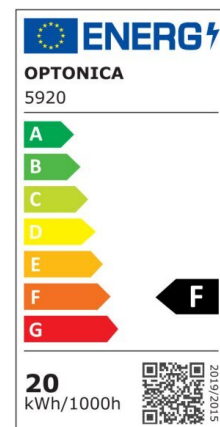

LED SMD Floodlight Black City Line

Power

20W

Light color

White Light (WH)

Technical specifications

| | |
|--|------------------|
| Catalog number | 5918 |
| Beam angle | 120° |
| Brand | Optonica |
| Product Code | FL20-B1 |
| Color Code | 860 |
| Color Designation | White Light (WH) |
| Correlated Color Temperature | 6000K |
| EAN Code | 3800156659186 |
| Energy Consumption | 20 kWh/1000h |
| Energy Efficiency Label | F |
| Flux | 1600 Lm |
| FLUX per watt | 80 lm/W |
| Input voltage | AC220-265V |
| Instant On | 0.1 s |
| IP | 65 |
| Items per box | 40 |
| Items per pack | 1 |
| Life span | 25000h |
| Lumen maintenance at end of service life | 70% |
| Material | Aluminium |

| | |
|---------------------|---------------|
| Mercury Free | Yes |
| On/Off Cycles | 100 000x |
| Operating Frequency | 50-60Hz |
| Power | 20W |
| Ra ≥ | 80 |
| Size of package | 148X30X135 mm |
| Size of product | 142x130x24 mm |
| Temperature | -20°C/ +50°C |
| Warranty | 2 Years |
| Wattage Equivalent | 107W |
| Weight of Product | 303 gr. |