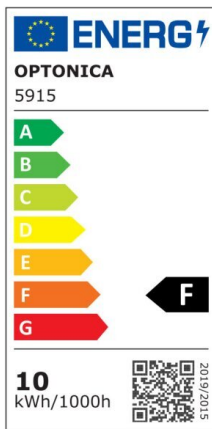

LED SMD Floodlight Black City Line

Power

20W

Light color

White Light (WH)

Technical specifications

| | |
|--|------------------|
| Catalog number | 5918 |
| Beam angle | 120° |
| Brand | Optonica |
| Product Code | FL20-B1 |
| Color Code | 860 |
| Color Designation | White Light (WH) |
| Correlated Color Temperature | 6000K |
| EAN Code | 3800156659186 |
| Energy Consumption | 20 kWh/1000h |
| Energy Efficiency Label | F |
| Flux | 1600 Lm |
| FLUX per watt | 80 lm/W |
| Input voltage | AC220-265V |
| Instant On | 0.1 s |
| IP | 65 |
| Items per box | 40 |
| Items per pack | 1 |
| Life span | 25000h |
| Lumen maintenance at end of service life | 70% |
| Material | Aluminium |

| | |
|---------------------|---------------|
| Mercury Free | Yes |
| On/Off Cycles | 100 000x |
| Operating Frequency | 50-60Hz |
| Power | 20W |
| Ra ≥ | 80 |
| Size of package | 148X30X135 mm |
| Size of product | 142x130x24 mm |
| Temperature | -20°C/ +50°C |
| Warranty | 2 Years |
| Wattage Equivalent | 107W |
| Weight of Product | 303 gr. |