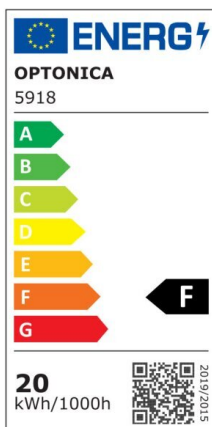

LED SMD Floodlight Black City Line

Power

20W

Light color

White Light (WH)

Technical specifications

| | |
|--|------------------|
| Catalog number | 5918 |
| Beam angle | 120° |
| Brand | Optonica |
| Product Code | FL20-B1 |
| Color Code | 860 |
| Color Designation | White Light (WH) |
| Correlated Color Temperature | 6000K |
| EAN Code | 3800156659186 |
| Energy Consumption | 20 kWh/1000h |
| Energy Efficiency Label | F |
| Flux | 1600 Lm |
| FLUX per watt | 80 lm/W |
| Input voltage | AC220-265V |
| Instant On | 0.1 s |
| IP | 65 |
| Items per box | 40 |
| Items per pack | 1 |
| Life span | 25000h |
| Lumen maintenance at end of service life | 70% |
| Material | Aluminium |

| | |
|---------------------|---------------|
| Mercury Free | Yes |
| On/Off Cycles | 100 000x |
| Operating Frequency | 50-60Hz |
| Power | 20W |
| Ra ≥ | 80 |
| Size of package | 148X30X135 mm |
| Size of product | 142x130x24 mm |
| Temperature | -20°C/ +50°C |
| Warranty | 2 Years |
| Wattage Equivalent | 107W |
| Weight of Product | 303 gr. |