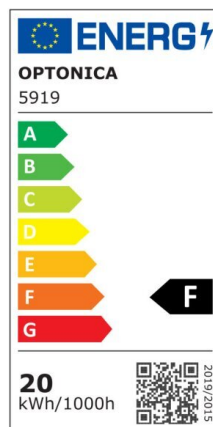

LED SMD Floodlight Black City Line

Power

20W

Light color

White Light (WH)

Technical specifications

| | |
|--|------------------|
| Catalog number | 5918 |
| Beam angle | 120° |
| Brand | Optonica |
| Product Code | FL20-B1 |
| Color Code | 860 |
| Color Designation | White Light (WH) |
| Correlated Color Temperature | 6000K |
| EAN Code | 3800156659186 |
| Energy Consumption | 20 kWh/1000h |
| Energy Efficiency Label | F |
| Flux | 1600 Lm |
| FLUX per watt | 80 lm/W |
| Input voltage | AC220-265V |
| Instant On | 0.1 s |
| IP | 65 |
| Items per box | 40 |
| Items per pack | 1 |
| Life span | 25000h |
| Lumen maintenance at end of service life | 70% |
| Material | Aluminium |

| | |
|---------------------|---------------|
| Mercury Free | Yes |
| On/Off Cycles | 100 000x |
| Operating Frequency | 50-60Hz |
| Power | 20W |
| Ra ≥ | 80 |
| Size of package | 148X30X135 mm |
| Size of product | 142x130x24 mm |
| Temperature | -20°C/ +50°C |
| Warranty | 2 Years |
| Wattage Equivalent | 107W |
| Weight of Product | 303 gr. |