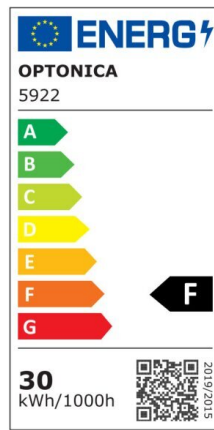

LED SMD Floodlight Black City Line

Power

20W

Light color

White Light (WH)

Technical specifications

| | |
|--|------------------|
| Catalog number | 5918 |
| Beam angle | 120° |
| Brand | Optonica |
| Product Code | FL20-B1 |
| Color Code | 860 |
| Color Designation | White Light (WH) |
| Correlated Color Temperature | 6000K |
| EAN Code | 3800156659186 |
| Energy Consumption | 20 kWh/1000h |
| Energy Efficiency Label | F |
| Flux | 1600 Lm |
| FLUX per watt | 80 lm/W |
| Input voltage | AC220-265V |
| Instant On | 0.1 s |
| IP | 65 |
| Items per box | 40 |
| Items per pack | 1 |
| Life span | 25000h |
| Lumen maintenance at end of service life | 70% |
| Material | Aluminium |

| | |
|---------------------|---------------|
| Mercury Free | Yes |
| On/Off Cycles | 100 000x |
| Operating Frequency | 50-60Hz |
| Power | 20W |
| Ra ≥ | 80 |
| Size of package | 148X30X135 mm |
| Size of product | 142x130x24 mm |
| Temperature | -20°C/ +50°C |
| Warranty | 2 Years |
| Wattage Equivalent | 107W |
| Weight of Product | 303 gr. |