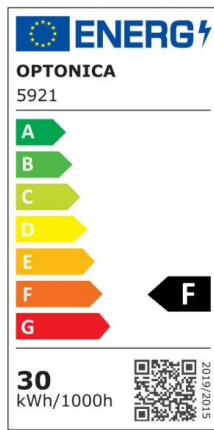

LED SMD Floodlight Black City Line

Power

20W

Light color

White Light (WH)

Technical specifications

| | |
|--|------------------|
| Catalog number | 5918 |
| Beam angle | 120° |
| Brand | Optonica |
| Product Code | FL20-B1 |
| Color Code | 860 |
| Color Designation | White Light (WH) |
| Correlated Color Temperature | 6000K |
| EAN Code | 3800156659186 |
| Energy Consumption | 20 kWh/1000h |
| Energy Efficiency Label | F |
| Flux | 1600 Lm |
| FLUX per watt | 80 lm/W |
| Input voltage | AC220-265V |
| Instant On | 0.1 s |
| IP | 65 |
| Items per box | 40 |
| Items per pack | 1 |
| Life span | 25000h |
| Lumen maintenance at end of service life | 70% |
| Material | Aluminium |

| | |
|---------------------|---------------|
| Mercury Free | Yes |
| On/Off Cycles | 100 000x |
| Operating Frequency | 50-60Hz |
| Power | 20W |
| Ra ≥ | 80 |
| Size of package | 148X30X135 mm |
| Size of product | 142x130x24 mm |
| Temperature | -20°C/ +50°C |
| Warranty | 2 Years |
| Wattage Equivalent | 107W |
| Weight of Product | 303 gr. |