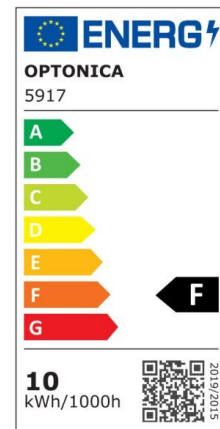

LED SMD Floodlight Black City Line

Power

20W

Light color

White Light (WH)

Technical specifications

| | |
|--|------------------|
| Catalog number | 5918 |
| Beam angle | 120° |
| Brand | Optonica |
| Product Code | FL20-B1 |
| Color Code | 860 |
| Color Designation | White Light (WH) |
| Correlated Color Temperature | 6000K |
| EAN Code | 3800156659186 |
| Energy Consumption | 20 kWh/1000h |
| Energy Efficiency Label | F |
| Flux | 1600 Lm |
| FLUX per watt | 80 lm/W |
| Input voltage | AC220-265V |
| Instant On | 0.1 s |
| IP | 65 |
| Items per box | 40 |
| Items per pack | 1 |
| Life span | 25000h |
| Lumen maintenance at end of service life | 70% |
| Material | Aluminium |

| | |
|---------------------|---------------|
| Mercury Free | Yes |
| On/Off Cycles | 100 000x |
| Operating Frequency | 50-60Hz |
| Power | 20W |
| Ra ≥ | 80 |
| Size of package | 148X30X135 mm |
| Size of product | 142x130x24 mm |
| Temperature | -20°C/ +50°C |
| Warranty | 2 Years |
| Wattage Equivalent | 107W |
| Weight of Product | 303 gr. |