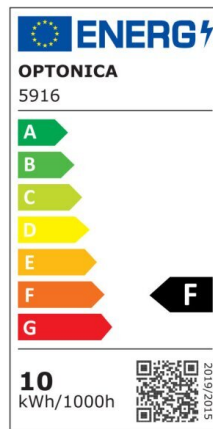

LED SMD Floodlight Black City Line

Power

20W

Light color

White Light (WH)

Technical specifications

| | |
|--|------------------|
| Catalog number | 5918 |
| Beam angle | 120° |
| Brand | Optonica |
| Product Code | FL20-B1 |
| Color Code | 860 |
| Color Designation | White Light (WH) |
| Correlated Color Temperature | 6000K |
| EAN Code | 3800156659186 |
| Energy Consumption | 20 kWh/1000h |
| Energy Efficiency Label | F |
| Flux | 1600 Lm |
| FLUX per watt | 80 lm/W |
| Input voltage | AC220-265V |
| Instant On | 0.1 s |
| IP | 65 |
| Items per box | 40 |
| Items per pack | 1 |
| Life span | 25000h |
| Lumen maintenance at end of service life | 70% |
| Material | Aluminium |

| | |
|---------------------|---------------|
| Mercury Free | Yes |
| On/Off Cycles | 100 000x |
| Operating Frequency | 50-60Hz |
| Power | 20W |
| Ra ≥ | 80 |
| Size of package | 148X30X135 mm |
| Size of product | 142x130x24 mm |
| Temperature | -20°C/ +50°C |
| Warranty | 2 Years |
| Wattage Equivalent | 107W |
| Weight of Product | 303 gr. |