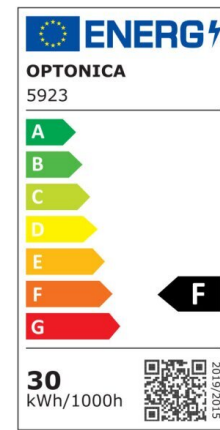

LED SMD Floodlight Black City Line

Power

20W

Light color

White Light (WH)

Technical specifications

| | |
|--|------------------|
| Catalog number | 5918 |
| Beam angle | 120° |
| Brand | Optonica |
| Product Code | FL20-B1 |
| Color Code | 860 |
| Color Designation | White Light (WH) |
| Correlated Color Temperature | 6000K |
| EAN Code | 3800156659186 |
| Energy Consumption | 20 kWh/1000h |
| Energy Efficiency Label | F |
| Flux | 1600 Lm |
| FLUX per watt | 80 lm/W |
| Input voltage | AC220-265V |
| Instant On | 0.1 s |
| IP | 65 |
| Items per box | 40 |
| Items per pack | 1 |
| Life span | 25000h |
| Lumen maintenance at end of service life | 70% |
| Material | Aluminium |

| | |
|---------------------|---------------|
| Mercury Free | Yes |
| On/Off Cycles | 100 000x |
| Operating Frequency | 50-60Hz |
| Power | 20W |
| Ra ≥ | 80 |
| Size of package | 148X30X135 mm |
| Size of product | 142x130x24 mm |
| Temperature | -20°C/ +50°C |
| Warranty | 2 Years |
| Wattage Equivalent | 107W |
| Weight of Product | 303 gr. |