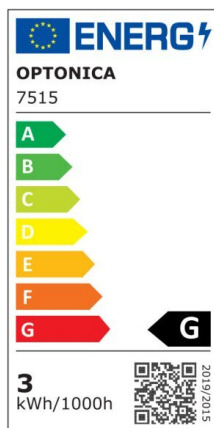

LED Step Light Rectangular Black

Power

3W

Light color

Neutral
White
(NW)

CE

RoHS

Technical specifications

Catalog number	7516
Beam angle	65°
Body Color	Black
Brand	Optonica
Color Code	842

Color Designation	Neutral White (NW)
Color Of The Shell	Black
Correlated Color Temperature	4200K
Dimmable	No
EAN Code	3800156675162
Energy Consumption	3 kWh/1000h
Energy Efficiency Label	G
Flux	150 lm
FLUX per watt	50 lm/W
Input voltage	AC220-240V
Instant On	0.1s
IP	65
Items per box	50
Items per pack	1
Life span	25 000 Hours
Lumen maintenance at end of service life	70%
Material	PC
Mercury Free	Yes
On/Off Cycles	25 000x
Operating Frequency	50-60Hz
Power	3W
Power Factor	0.5
Product Code	WL3-A5
Ra ≥	80
Size of package	240x90x40 mm
Size of product	230x80x28 mm
Temperature	-20°C / +50°C
Warranty	2 Years
Wattage Equivalent	20W
Weight of Product	261 gr.