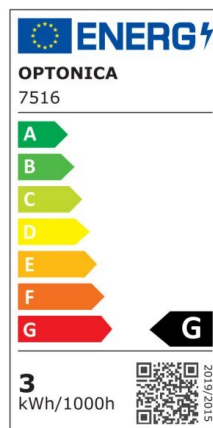

LED Step Light Rectangular Black

Power

3W

Light color

Neutral
White
(NW)

CE

RoHS

Technical specifications

Catalog number	7516
Beam angle	65°
Body Color	Black
Brand	Optonica
Color Code	842

Color Designation	Neutral White (NW)
Color Of The Shell	Black
Correlated Color Temperature	4200K
Dimmable	No
EAN Code	3800156675162
Energy Consumption	3 kWh/1000h
Energy Efficiency Label	G
Flux	150 lm
FLUX per watt	50 lm/W
Input voltage	AC220-240V
Instant On	0.1s
IP	65
Items per box	50
Items per pack	1
Life span	25 000 Hours
Lumen maintenance at end of service life	70%
Material	PC
Mercury Free	Yes
On/Off Cycles	25 000x
Operating Frequency	50-60Hz
Power	3W
Power Factor	0.5
Product Code	WL3-A5
Ra ≥	80
Size of package	240x90x40 mm
Size of product	230x80x28 mm
Temperature	-20°C / +50°C
Warranty	2 Years
Wattage Equivalent	20W
Weight of Product	261 gr.