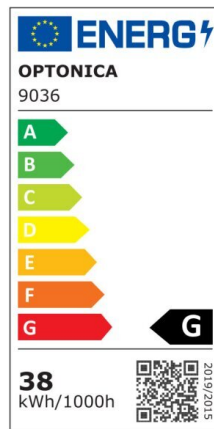

LED Suspending Light White Round

Power

38W

Light color

Warm White (WW)

CE

RoHS

Technical specifications

Catalog number	9036
Beam angle	120°
Brand	Optonica
Product Code	PD38-A2
Body Color	Sandy White

Color Code	830
Color Designation	Warm White (WW)
Correlated Color Temperature	3000K
Dimmable	No
EAN Code	3800156690363
Energy Consumption	38 kWh/1000h
Energy Efficiency Label	G
Flux	2660 lm
FLUX per watt	70lm/W
Input voltage	AC175-240V
Instant On	0.1s
IP	20
Items per box	1
Items per pack	1
Life span	25 000 Hours
Lumen maintenance at end of service life	70%
Material	Plastic+Aluminium
Mercury Free	Yes
Mount Type	Suspending
On/Off Cycles	25 000x
Operating Frequency	50-60Hz
Power	38W
Power Factor	0.95
Ra ≥	80
Size of product	φ450x1200 mm
Temperature	-30°C / +50°C
Warranty	3 Years
Weight of Product	2.801 kg