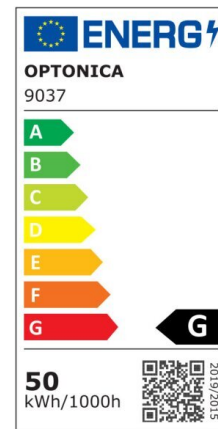

LED Suspending Light White Round

Power

38W

Light color

Warm White (WW)

CE

RoHS

Technical specifications

Catalog number	9036
Beam angle	120°
Brand	Optonica
Product Code	PD38-A2
Body Color	Sandy White

Color Code	830
Color Designation	Warm White (WW)
Correlated Color Temperature	3000K
Dimmable	No
EAN Code	3800156690363
Energy Consumption	38 kWh/1000h
Energy Efficiency Label	G
Flux	2660 lm
FLUX per watt	70lm/W
Input voltage	AC175-240V
Instant On	0.1s
IP	20
Items per box	1
Items per pack	1
Life span	25 000 Hours
Lumen maintenance at end of service life	70%
Material	Plastic+Aluminium
Mercury Free	Yes
Mount Type	Suspending
On/Off Cycles	25 000x
Operating Frequency	50-60Hz
Power	38W
Power Factor	0.95
Ra ≥	80
Size of product	φ450x1200 mm
Temperature	-30°C / +50°C
Warranty	3 Years
Weight of Product	2.801 kg