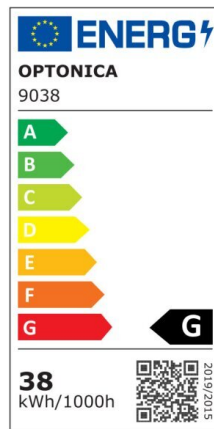

## LED Suspending Light White Square

Power

50W

Light color

Warm White (WW)

CE

RoHS

## Technical specifications

Catalog number	9039
Beam angle	120°
Brand	Optonica
Product Code	PD50-A1
Body Color	Sandy White

Color Code	830
Color Designation	Warm White (WW)
Correlated Color Temperature	3000K
Dimmable	No
EAN Code	3800156690394
Energy Consumption	50 kWh/1000h
Energy Efficiency Label	G
Flux	3500 lm
FLUX per watt	70lm/W
Input voltage	AC175-240V
Instant On	0.1s
IP	20
Items per box	1
Items per pack	1
Life span	25 000 Hours
Lumen maintenance at end of service life	70%
Material	Plastic+Aluminium
Mercury Free	Yes
Mount Type	Suspending
On/Off Cycles	25 000x
Operating Frequency	50-60Hz
Power	50W
Power Factor	0.95
Ra ≥	80
Size of product	600x600x1200 mm
Temperature	-30°C / +50°C
Warranty	3 Years
Weight of Product	4.601 kg