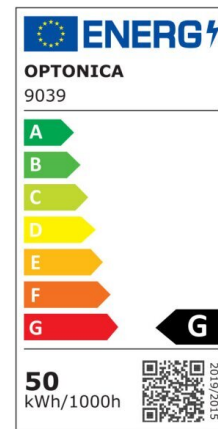

## LED Suspending Light White Square

Power

50W

Light color

Warm White (WW)

CE

RoHS

## Technical specifications

Catalog number	9039
Beam angle	120°
Brand	Optonica
Product Code	PD50-A1
Body Color	Sandy White

Color Code	830
Color Designation	Warm White (WW)
Correlated Color Temperature	3000K
Dimmable	No
EAN Code	3800156690394
Energy Consumption	50 kWh/1000h
Energy Efficiency Label	G
Flux	3500 lm
FLUX per watt	70lm/W
Input voltage	AC175-240V
Instant On	0.1s
IP	20
Items per box	1
Items per pack	1
Life span	25 000 Hours
Lumen maintenance at end of service life	70%
Material	Plastic+Aluminium
Mercury Free	Yes
Mount Type	Suspending
On/Off Cycles	25 000x
Operating Frequency	50-60Hz
Power	50W
Power Factor	0.95
Ra ≥	80
Size of product	600x600x1200 mm
Temperature	-30°C / +50°C
Warranty	3 Years
Weight of Product	4.601 kg